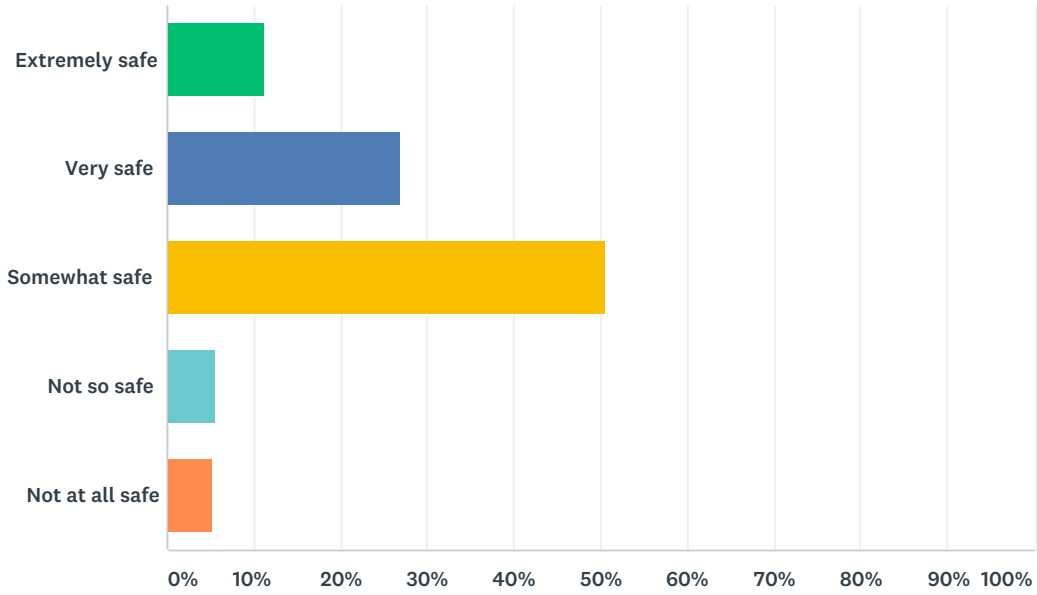

Q1 How safe do you feel at this school?

Answered: 351 Skipped: 1

ANSWER CHOICES	RESPONSES	
Extremely safe	11.40%	40
Very safe	27.07%	95
Somewhat safe	50.71%	178
Not so safe	5.70%	20
Not at all safe	5.13%	18
TOTAL		351