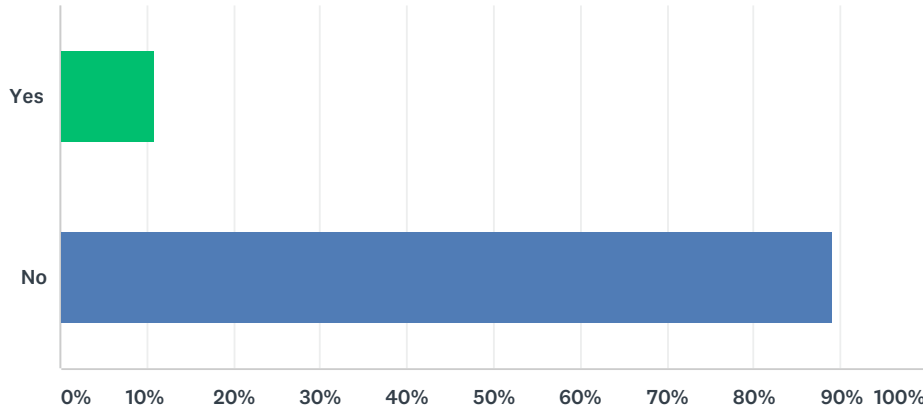

Q4 Do you get bullied on campus for being "different"?

Answered: 352 Skipped: 0

ANSWER CHOICES	RESPONSES	
Yes	10.80%	38
No	89.20%	314
TOTAL		352