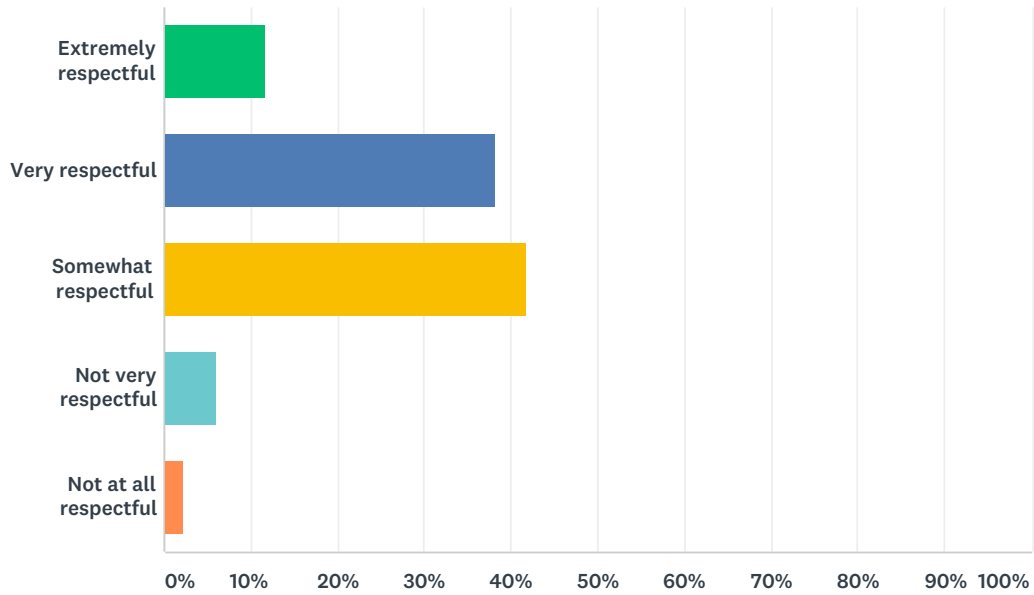

Q2 Do you have an adult you can trust on campus?

Answered: 339 Skipped: 13

ANSWER CHOICES	RESPONSES	
Yes	65.19%	221
No	34.81%	118
TOTAL		339

Q3 How respectful are teachers to students at this school?

Answered: 352 Skipped: 0

ANSWER CHOICES	RESPONSES	
Extremely respectful	11.65%	41
Very respectful	38.35%	135
Somewhat respectful	41.76%	147
Not very respectful	5.97%	21
Not at all respectful	2.27%	8
TOTAL		352

Q4 Do you get bullied on campus for being "different"?