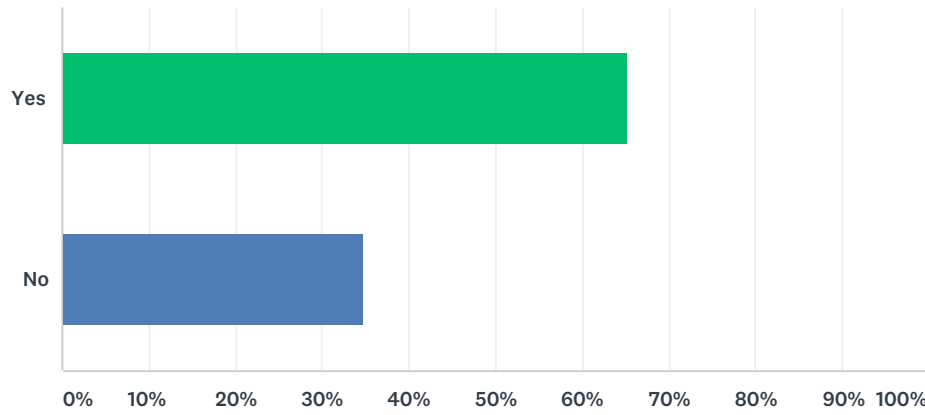

Q2 Do you have an adult you can trust on campus?

Answered: 339 Skipped: 13

ANSWER CHOICES	RESPONSES	
Yes	65.19%	221
No	34.81%	118
TOTAL		339